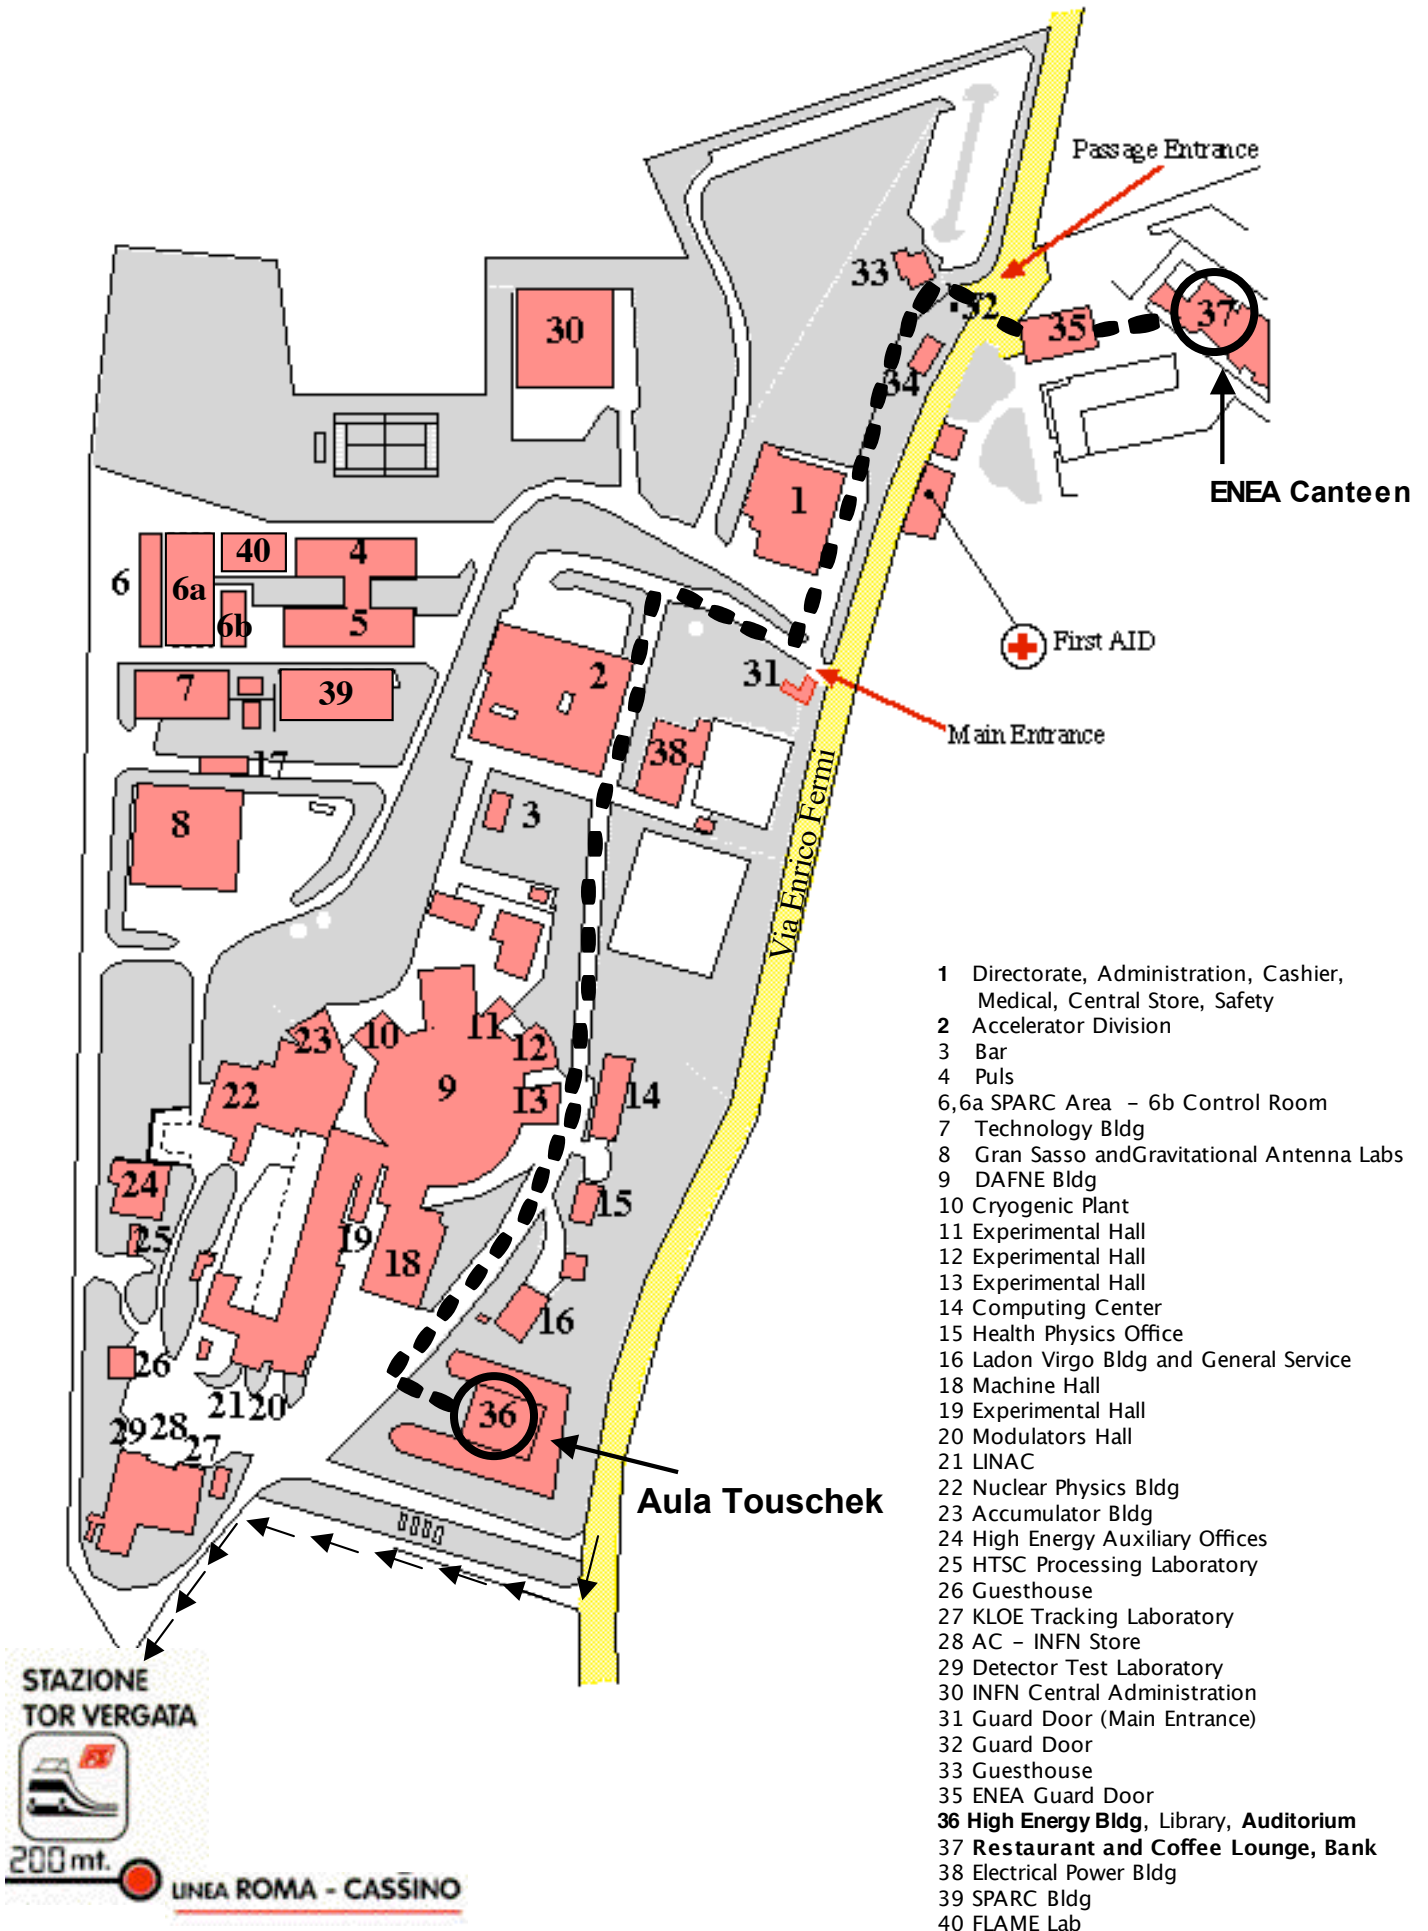

# LNf AREA MAP

- 1 Directorate, Administration, Cashier, Medical, Central Store, Safety
- 2 Accelerator Division
- 3 Bar
- 4 Puls
- 6,6a SPARC Area - 6b Control Room
- 7 Technology Bldg
- 8 Gran Sasso and Gravitational Antenna Labs
- 9 DAFNE Bldg
- 10 Cryogenic Plant
- 11 Experimental Hall
- 12 Experimental Hall
- 13 Experimental Hall
- 14 Computing Center
- 15 Health Physics Office
- 16 Ladon Virgo Bldg and General Service
- 18 Machine Hall
- 19 Experimental Hall
- 20 Modulators Hall
- 21 LINAC
- 22 Nuclear Physics Bldg
- 23 Accumulator Bldg
- 24 High Energy Auxiliary Offices
- 25 HTSC Processing Laboratory
- 26 Guesthouse
- 27 KLOE Tracking Laboratory
- 28 AC - INFN Store
- 29 Detector Test Laboratory
- 30 INFN Central Administration
- 31 Guard Door (Main Entrance)
- 32 Guard Door
- 33 Guesthouse
- 35 ENEC Guard Door
- 36 High Energy Bldg, Library, Auditorium**
- 37 Restaurant and Coffee Lounge, Bank**
- 38 Electrical Power Bldg
- 39 SPARC Bldg
- 40 FLAME Lab