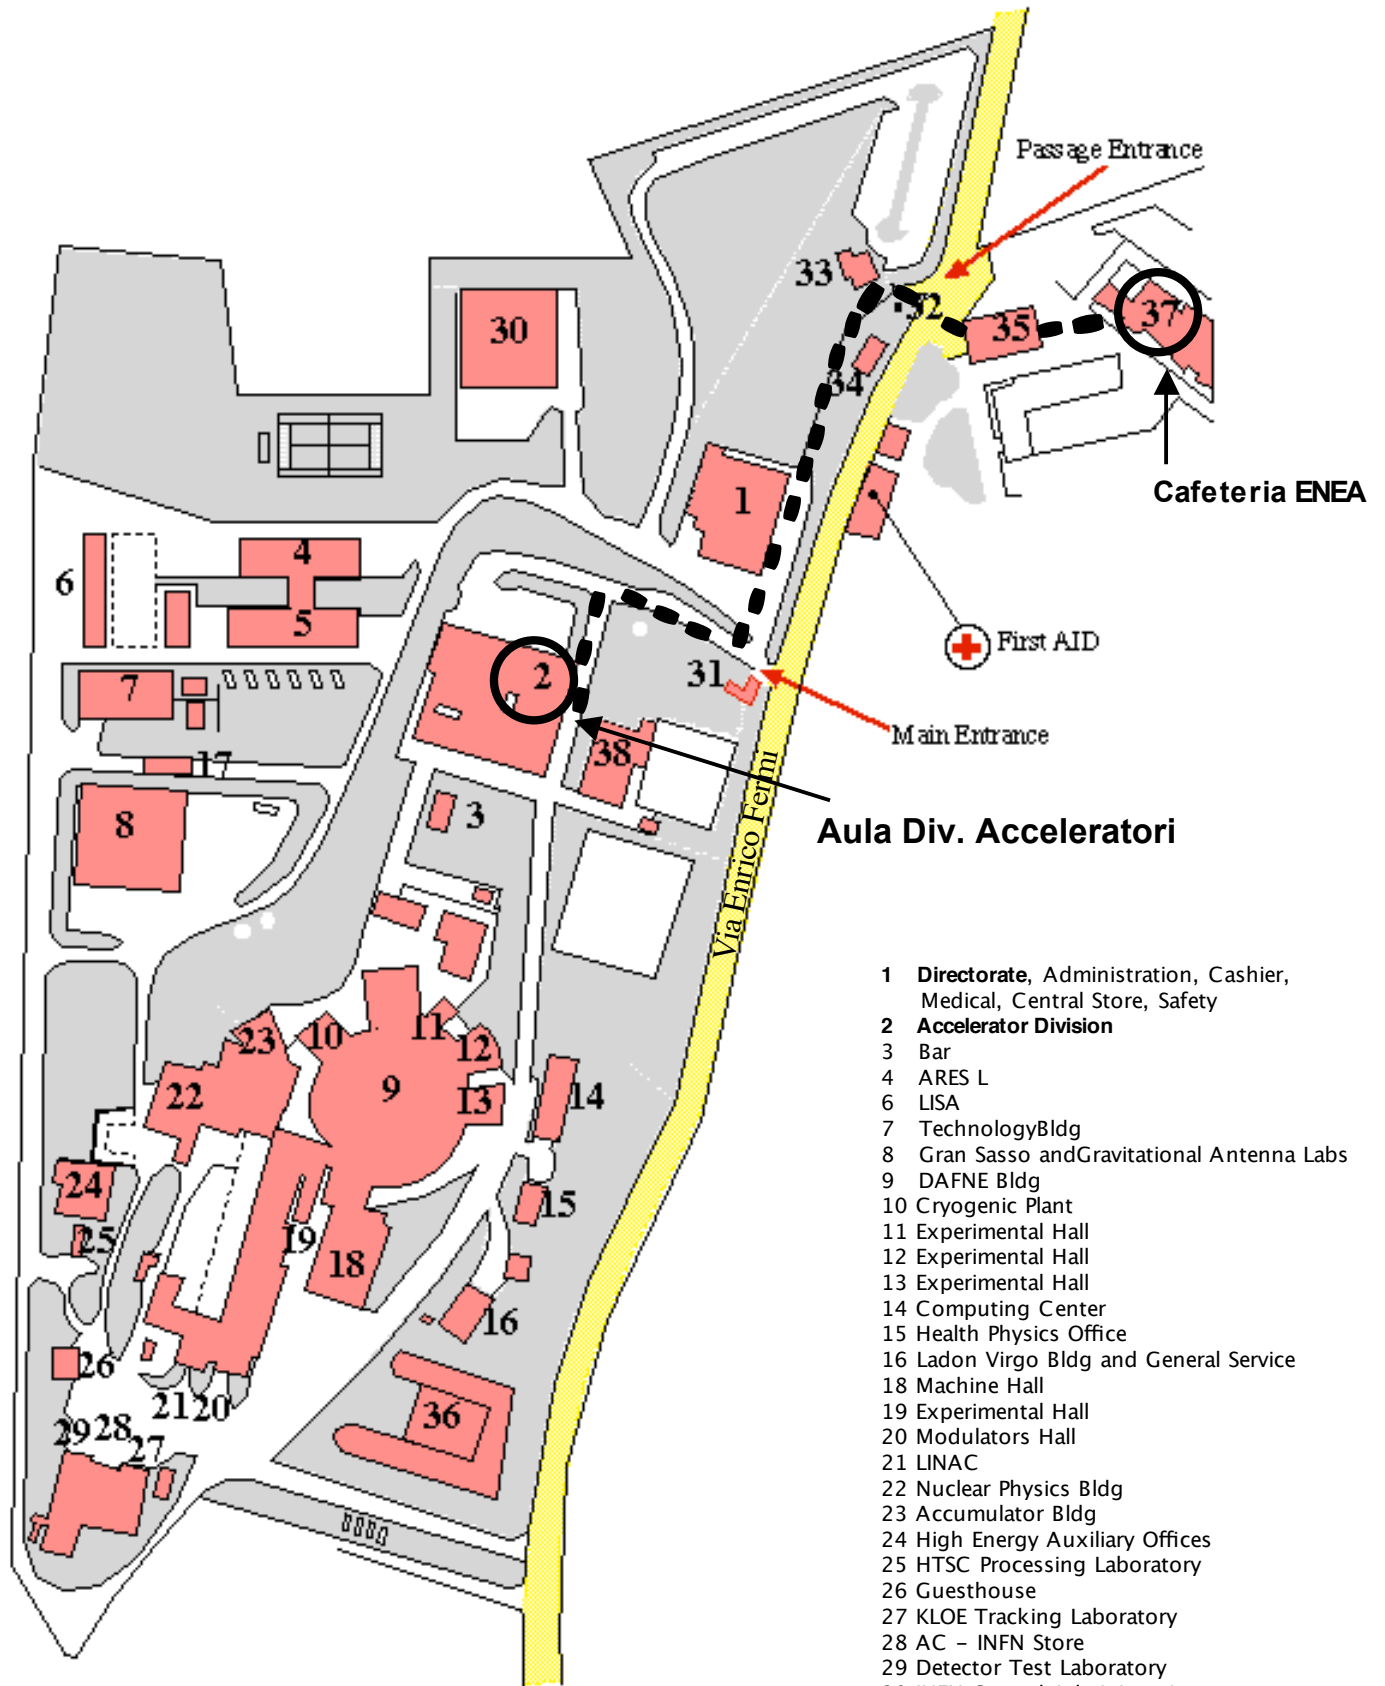

LNf AREA MAP

Aula Div. Acceleratori

- 1 Directorate, Administration, Cashier, Medical, Central Store, Safety
- 2 Accelerator Division
- 3 Bar
- 4 ARES L
- 6 LISA
- 7 TechnologyBldg
- 8 Gran Sasso and Gravitational Antenna Labs
- 9 DAFNE Bldg
- 10 Cryogenic Plant
- 11 Experimental Hall
- 12 Experimental Hall
- 13 Experimental Hall
- 14 Computing Center
- 15 Health Physics Office
- 16 Ladon Virgo Bldg and General Service
- 18 Machine Hall
- 19 Experimental Hall
- 20 Modulators Hall
- 21 LINAC
- 22 Nuclear Physics Bldg
- 23 Accumulator Bldg
- 24 High Energy Auxiliary Offices
- 25 HTSC Processing Laboratory
- 26 Guesthouse
- 27 KLOE Tracking Laboratory
- 28 AC - INFN Store
- 29 Detector Test Laboratory
- 30 INFN Central Administration
- 31 Guard Door (Main Entrance)
- 32 Guard Door
- 33 Guesthouse
- 35 ENEA Guard Door
- 36 High Energy Bldg, Library, Auditorium
- 37 Restaurant and Coffee Lounge, Bank
- 38 Electrical Power Building