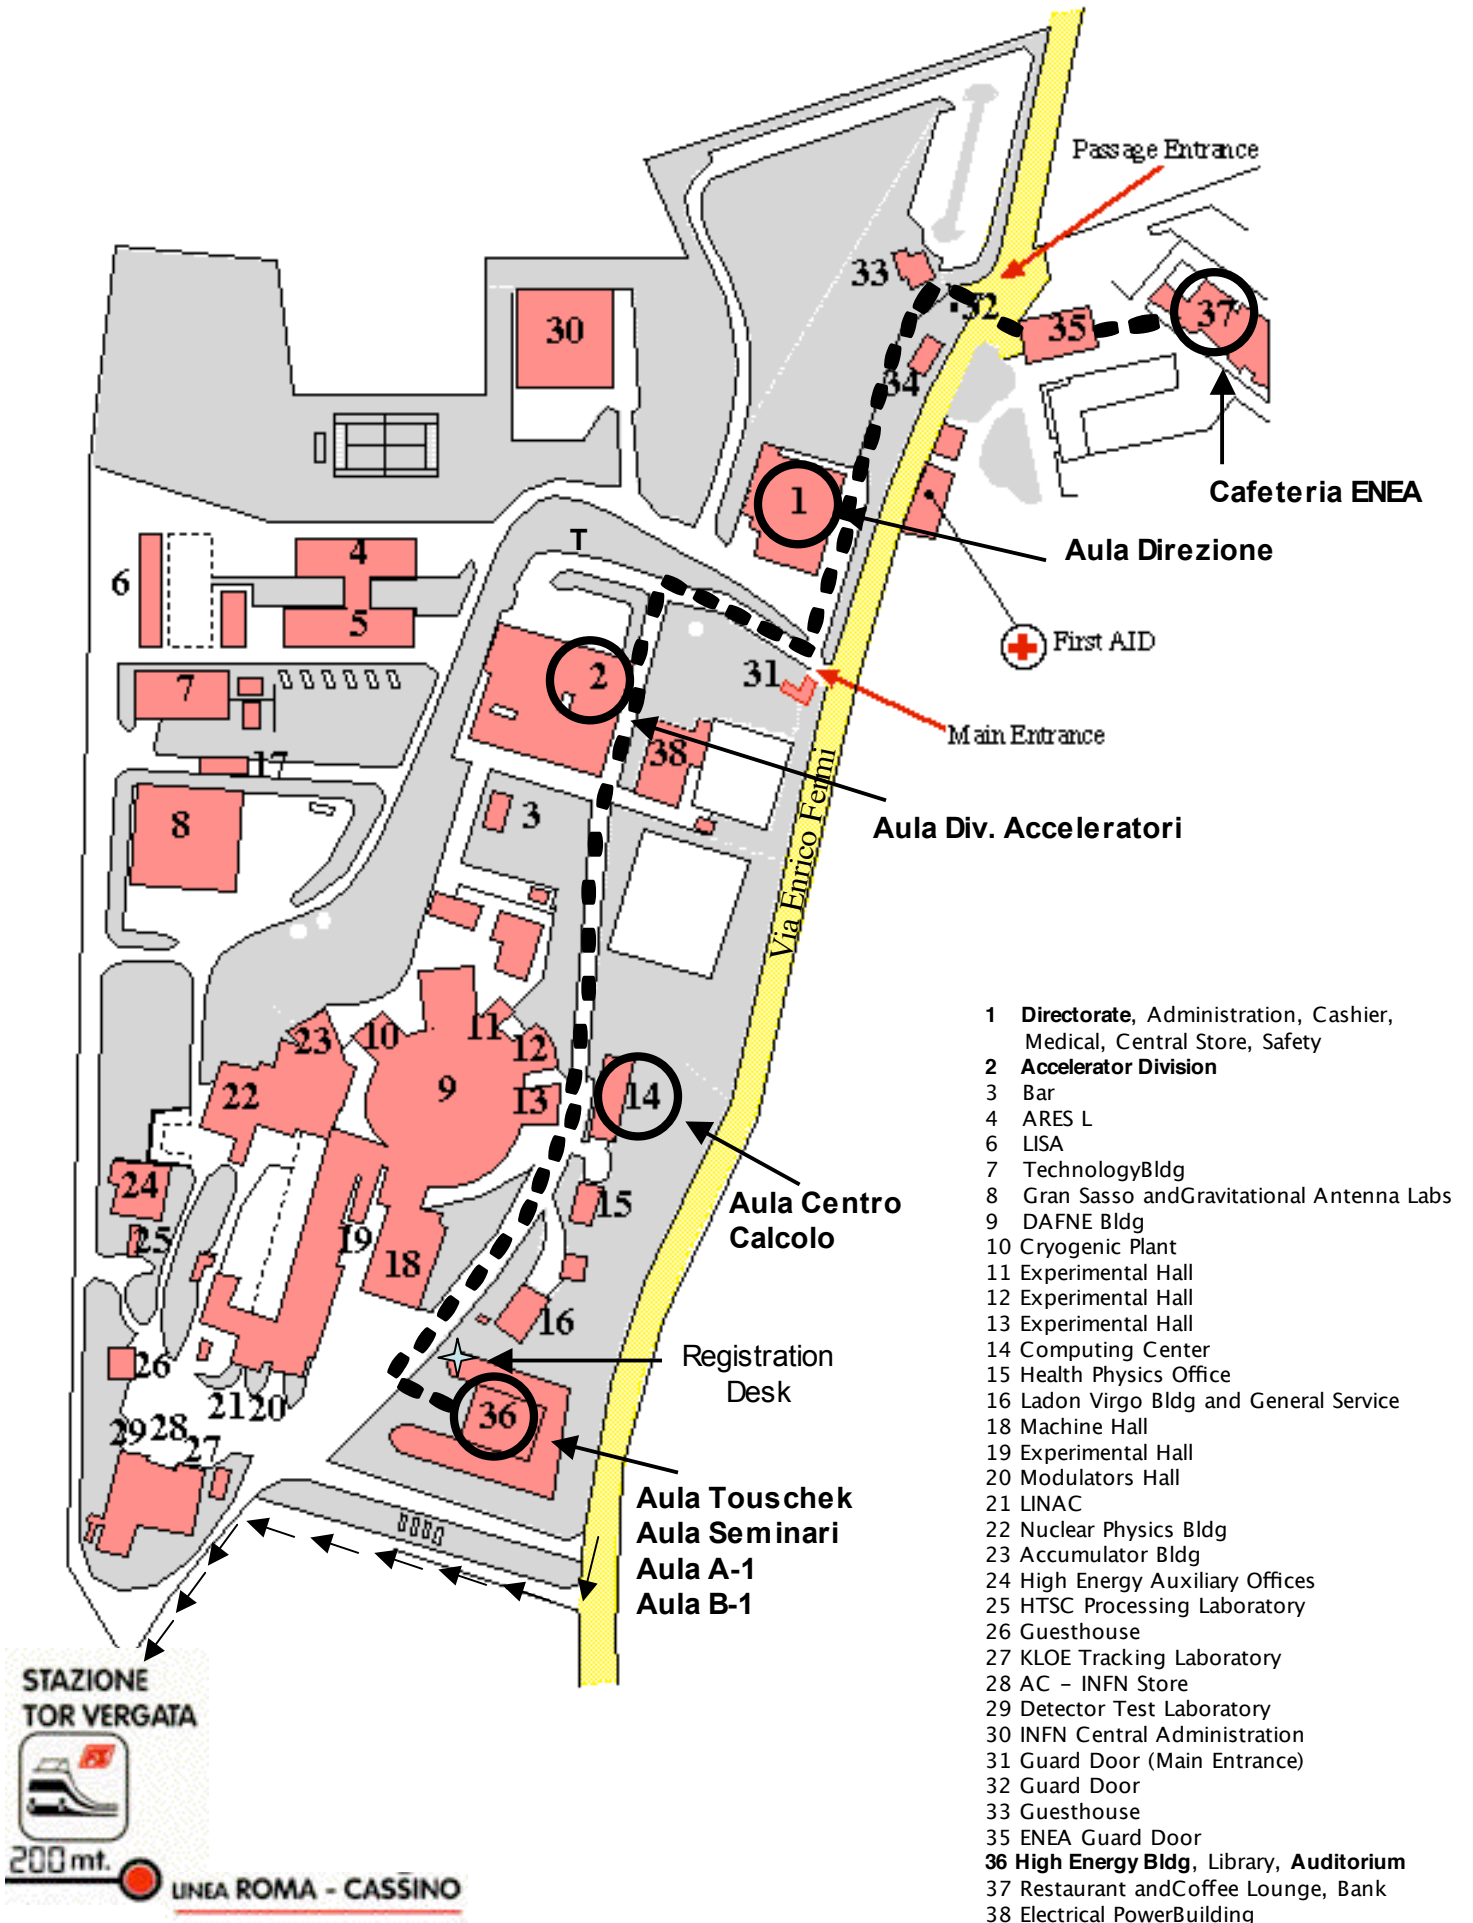

LNf AREA MAP

- 1 Directorate, Administration, Cashier, Medical, Central Store, Safety
- 2 Accelerator Division
- 3 Bar
- 4 ARES L
- 6 LISA
- 7 TechnologyBldg
- 8 Gran Sasso andGravitational Antenna Labs
- 9 DAFNE Bldg
- 10 Cryogenic Plant
- 11 Experimental Hall
- 12 Experimental Hall
- 13 Experimental Hall
- 14 Computing Center
- 15 Health Physics Office
- 16 Ladon Virgo Bldg and General Service
- 18 Machine Hall
- 19 Experimental Hall
- 20 Modulators Hall
- 21 LINAC
- 22 Nuclear Physics Bldg
- 23 Accumulator Bldg
- 24 High Energy Auxiliary Offices
- 25 HTSC Processing Laboratory
- 26 Guesthouse
- 27 KLOE Tracking Laboratory
- 28 AC - INFN Store
- 29 Detector Test Laboratory
- 30 INFN Central Administration
- 31 Guard Door (Main Entrance)
- 32 Guard Door
- 33 Guesthouse
- 35 ENEA Guard Door
- 36 High Energy Bldg, Library, Auditorium
- 37 Restaurant andCoffee Lounge, Bank
- 38 Electrical PowerBuilding